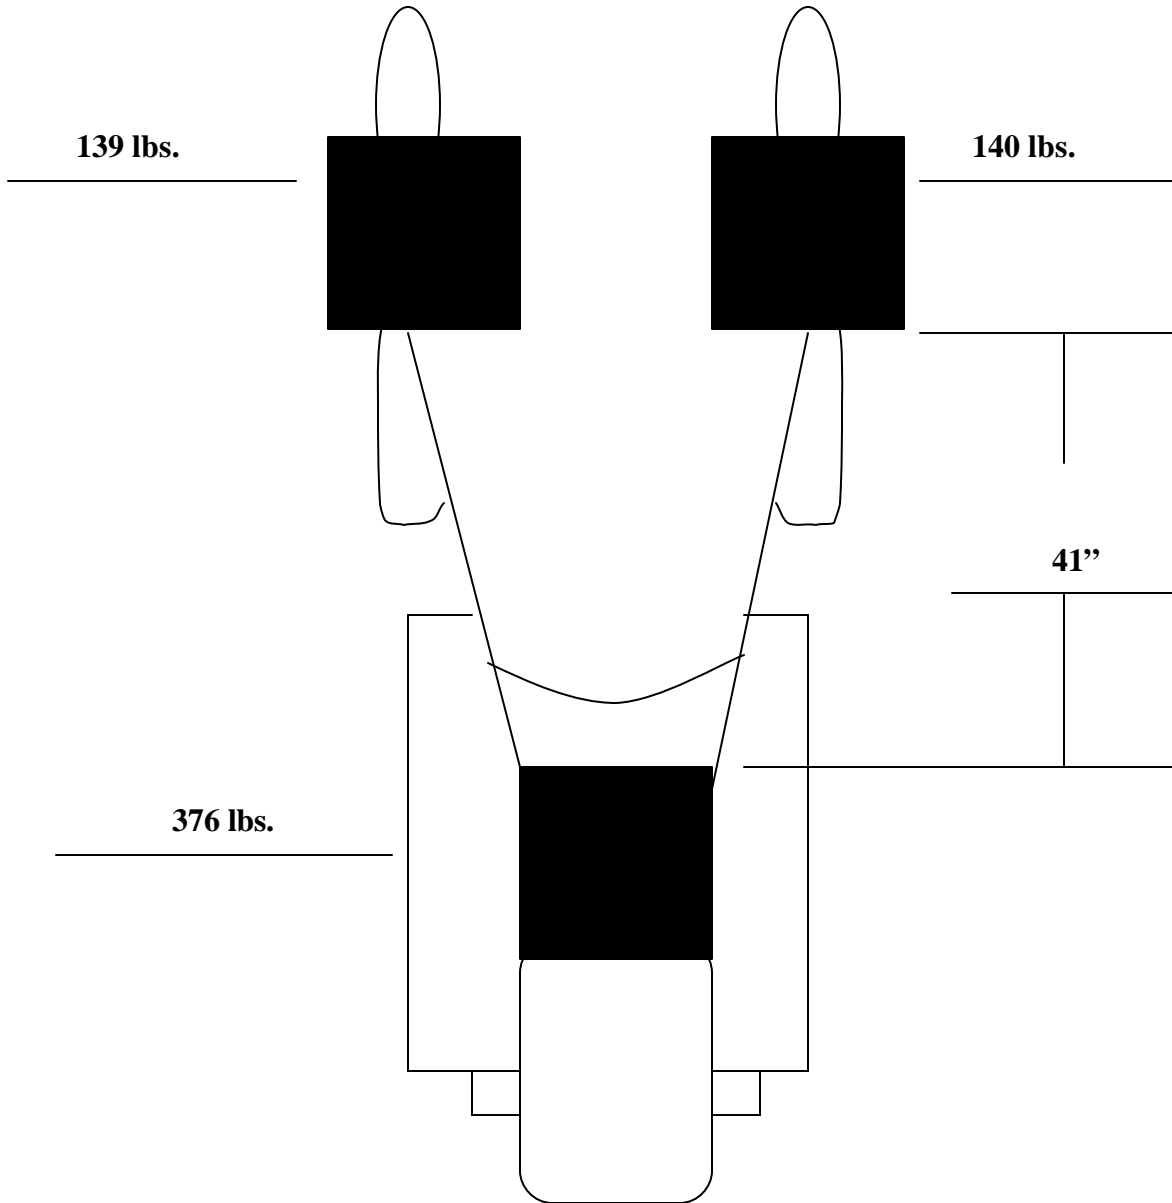

SAE CSC 2004 Sled Weight Form

Team Name and Number: University of Waterloo #6

TOTAL: 655 lbs.