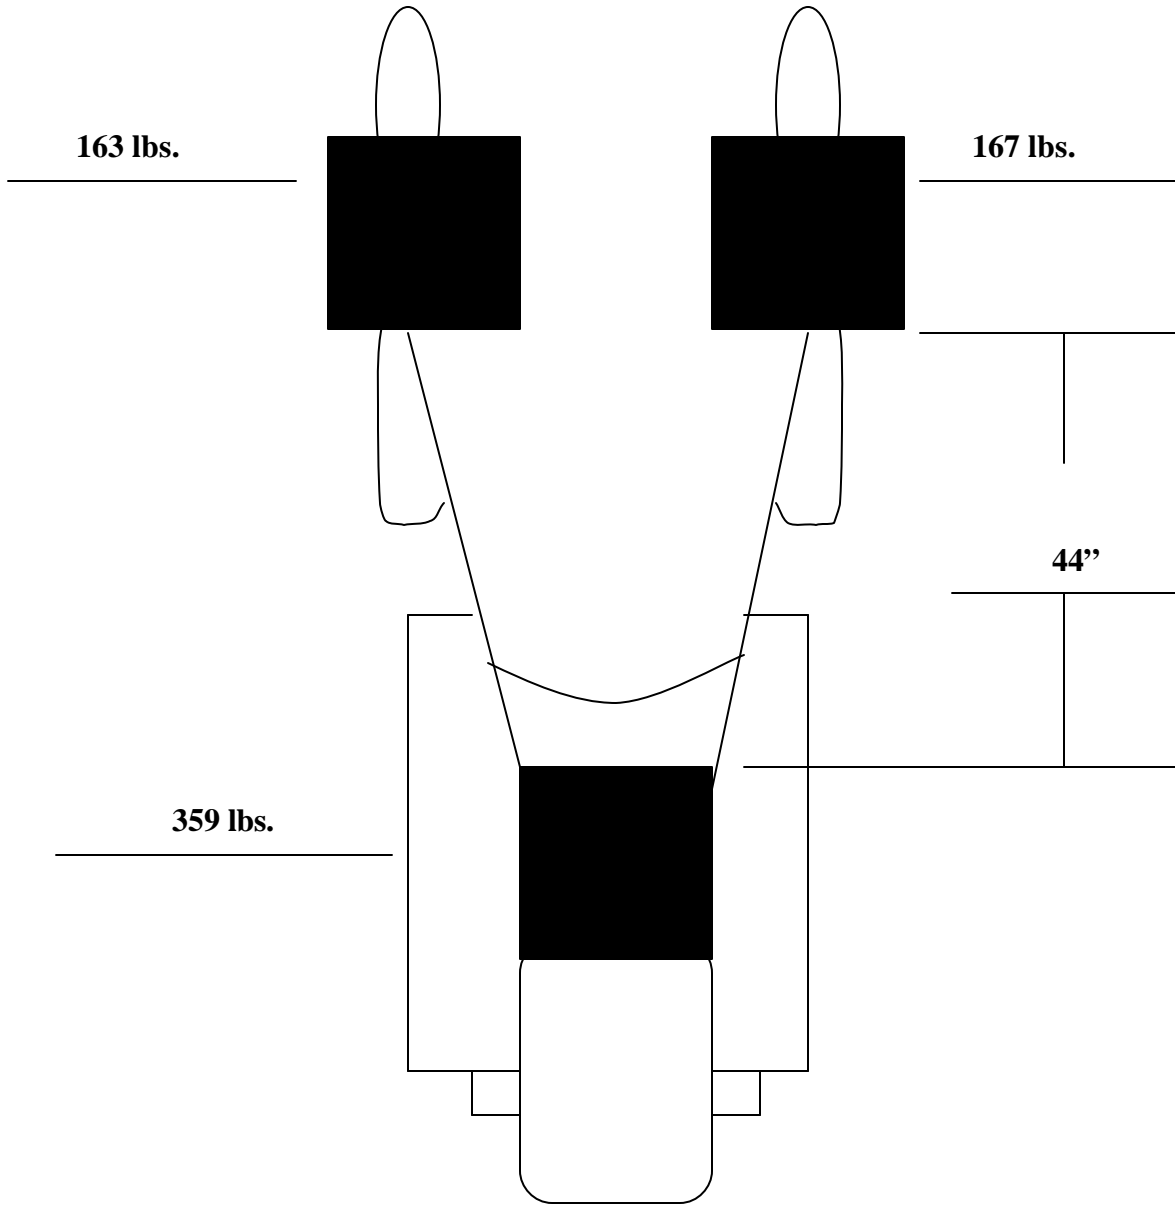

SAE CSC 2004 Sled Weight Form

Team Name and Number: **Kettering University #3**.

TOTAL: **689 lbs.**