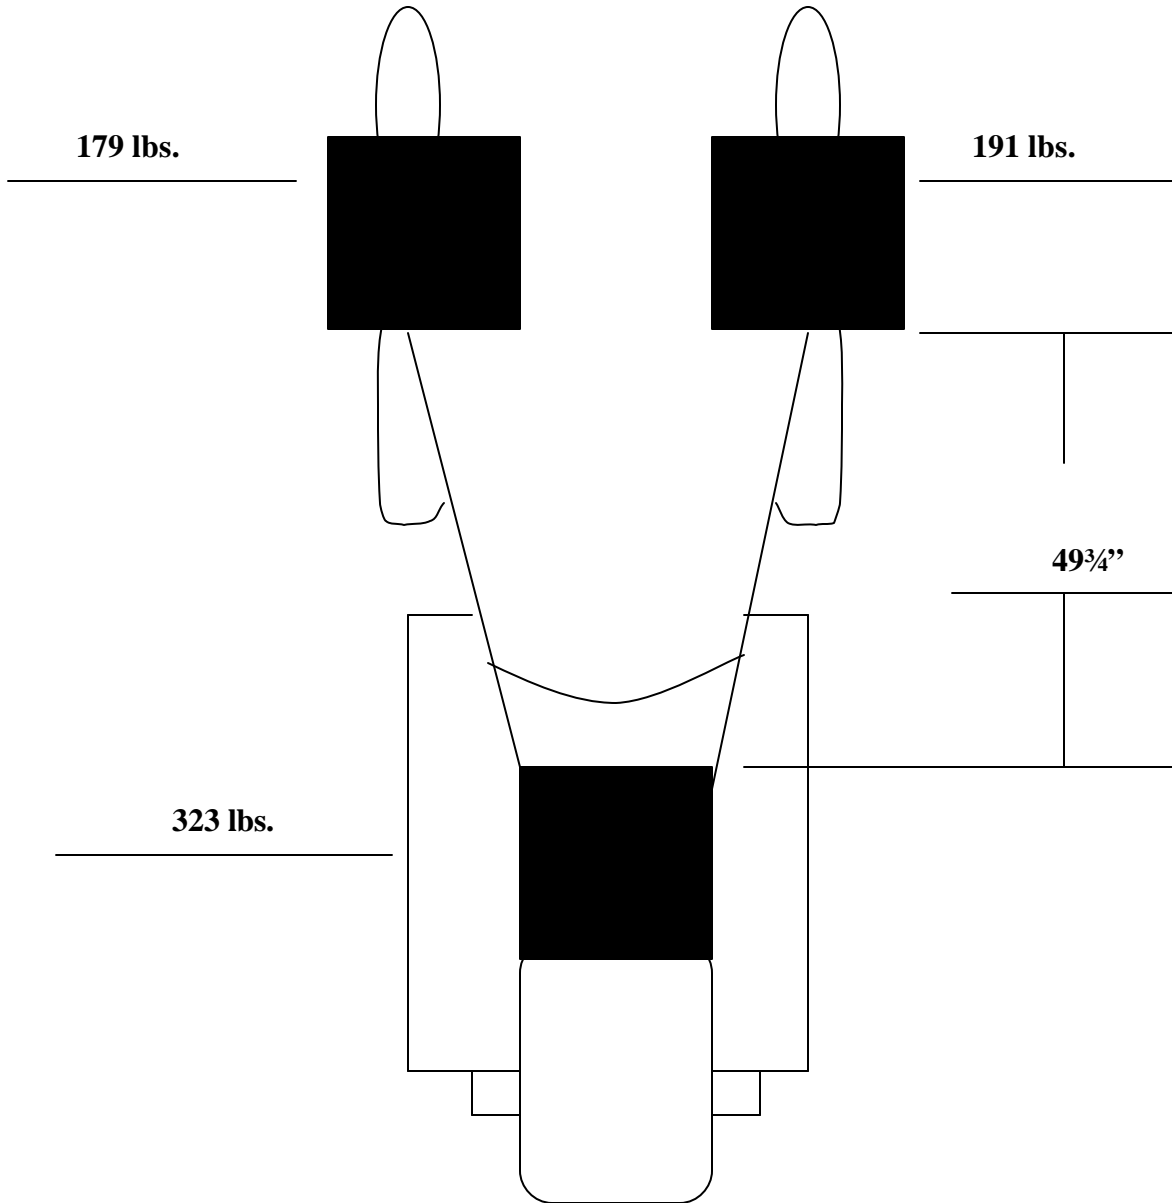

SAE CSC 2004 Sled Weight Form

Team Name and Number: Colorado State University #4

TOTAL: 693 lbs.